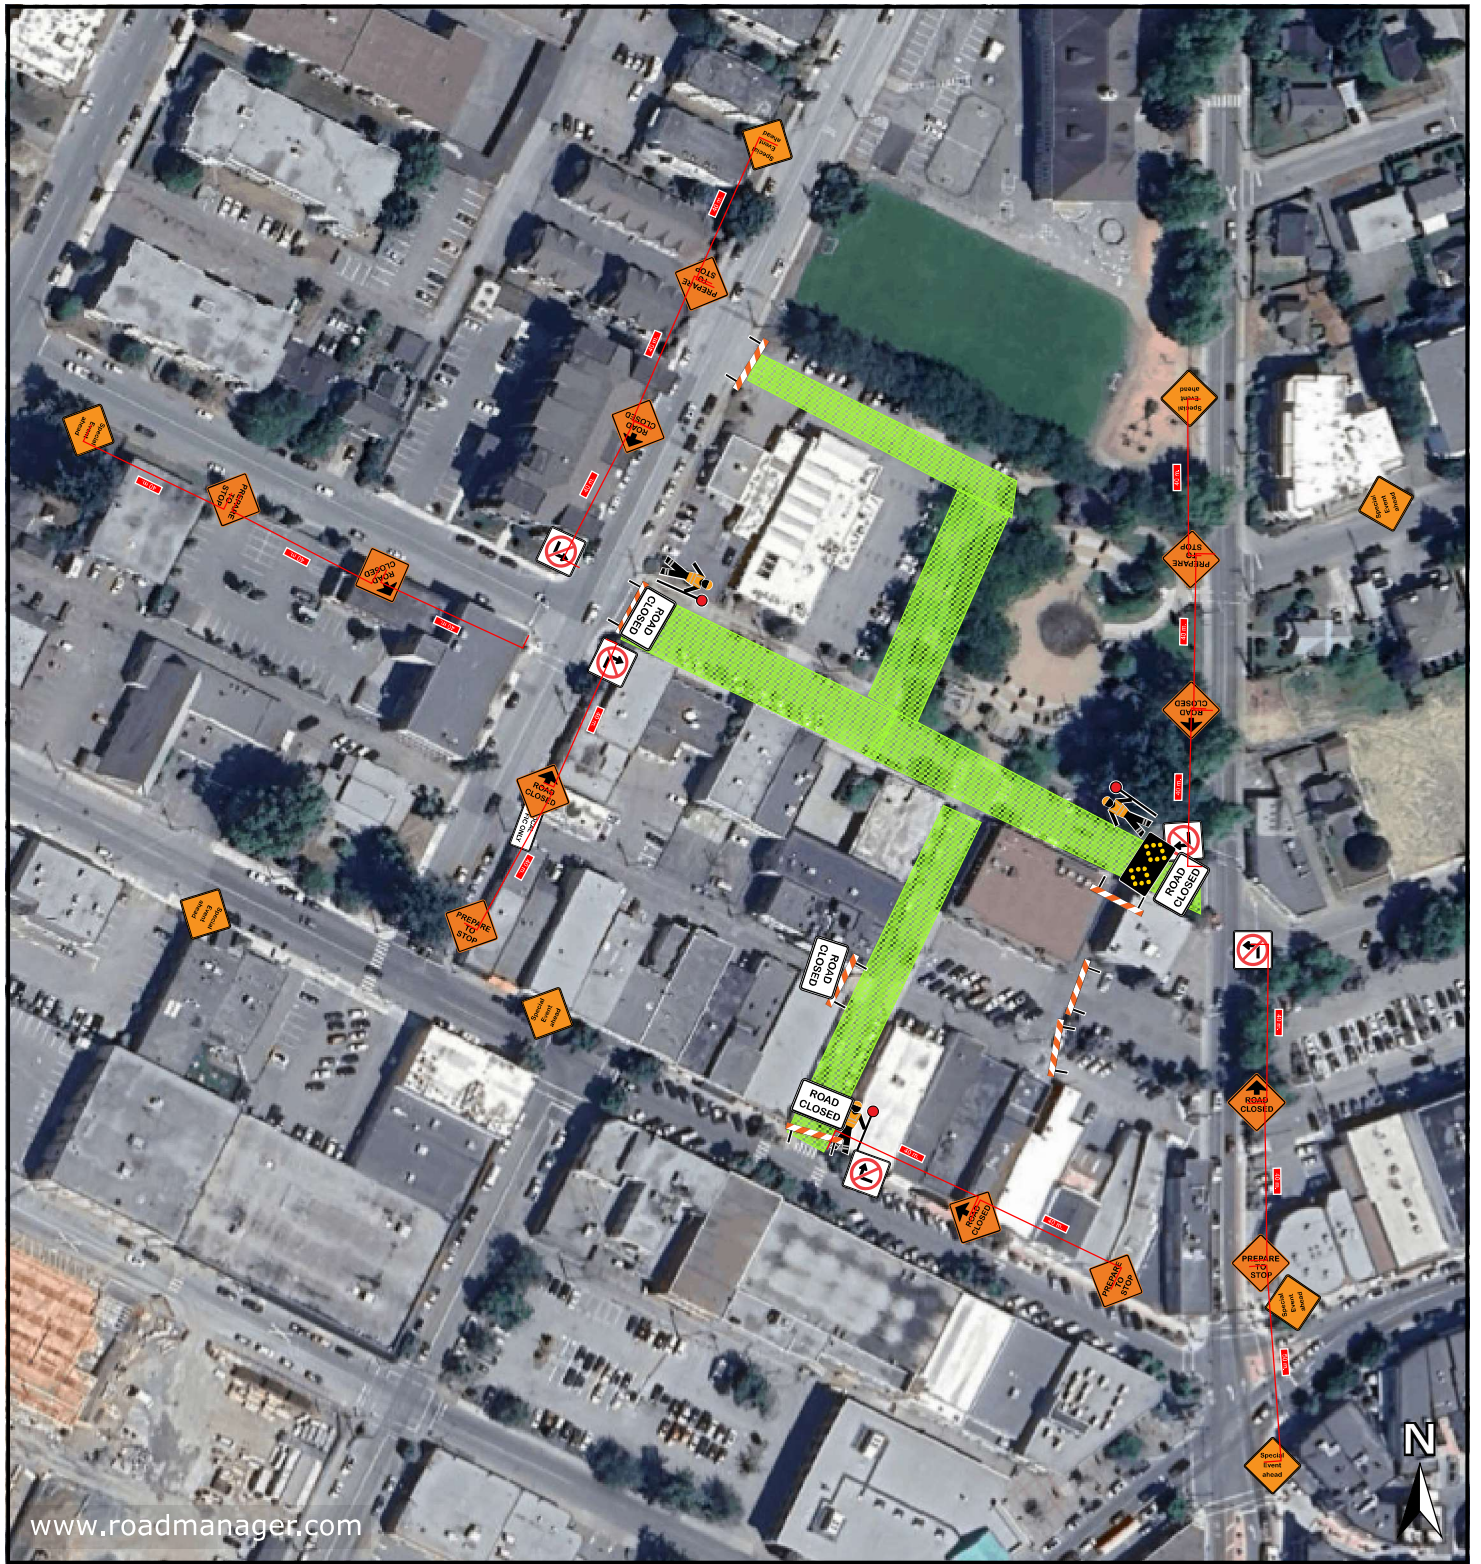

Henderson's Funeral Homes & Crematorium

Chilliwack Activity Center (50 Plus) Society

Harvest Store & Cafe

The Grove Salon and Spa

Create Space Hair Co

The Book Man Book store

Portapotties

Food Trucks

Activity tents/booths

Kids Zone

Stage
Central Community Park

Bole Ave

Victoria Ave

Young Rd

Young Rd

Young Rd

on One A
(formerly Crav

Chilliwack (50+)

www.roadmanager.com

Plan #: 1	Location: Salvation Army 100 year block party	Title: Salvation Army 100 year block party
---------------------	---	--

Notes: TMP written in accordance with TMM MOTI #19.2		On-Site Contact:		
		Site Induction:	Date Drawn: 2024-05-10T00:00:00	
		License #: SN1087313	Drawn By: Cameron Hull	
Posted Speed: 30	Reduced Speed:	Revision:	Signature:	Date and Time of Project: Start: 25/08/2024 at 07:30 - End: 25/08/2024 at 18:00